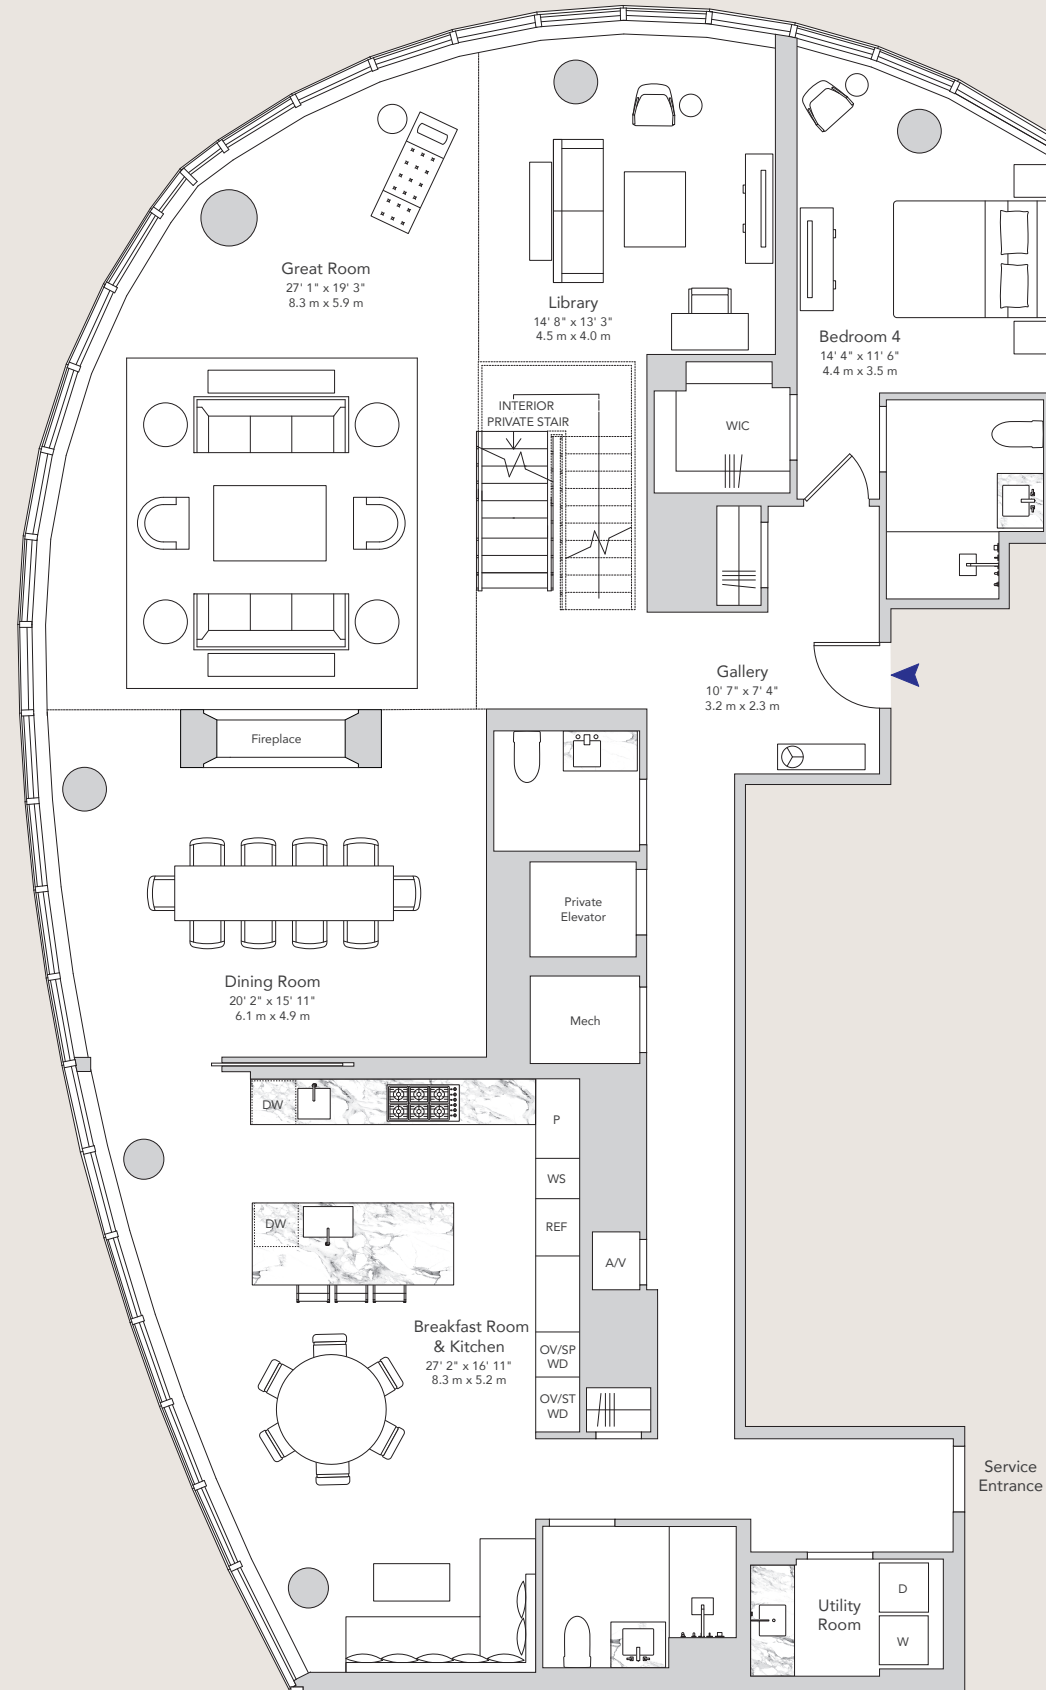

**FIFTEEN**  
HUDSON YARDS

**Duplex Penthouse**  
**88C**

4 BEDROOMS  
6 BATHROOMS  
POWDER ROOM

5,139 SQUARE FEET  
478 SQUARE METERS

RESIDENCE FEATURES

- North & West Exposures
- Gracious Entry Gallery
- Corner Great Room with Double-Height Ceilings and Double-Sided Fireplace
- Formal Dining Room
- Eat-in Kitchen with Family Room
- Library
- Media Room
- Primary Bedroom Suite with Dual Bathrooms
- Bedrooms 2, 3 & 4 with En-Suite Bathrooms
- Private In-Residence Elevator
- Utility Room with Side-by-Side Washer-Dryer
- Powder Room
- Dedicated Service Entrance

LOWER LEVEL

UPPER LEVEL